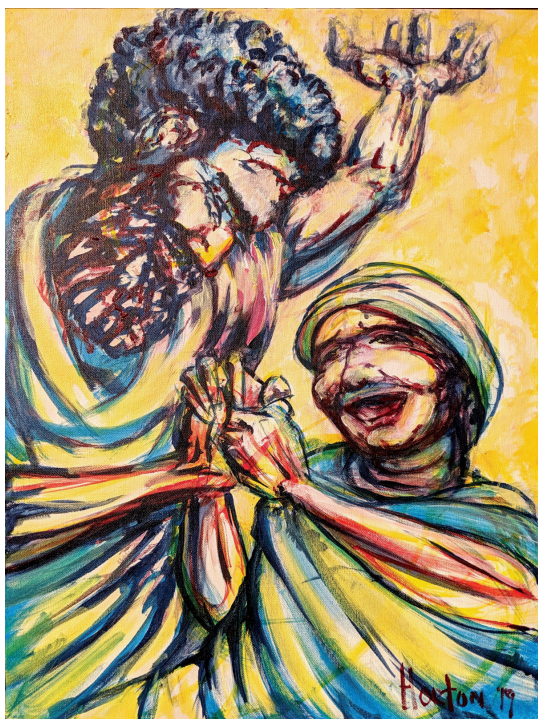

Tabitha Raised to LIFE!, Isaac Horton

LESSON NINE

People Encounter Jesus Through the Work of the Disciples

Scripture: Acts 9:36–43

Main Idea: The community of faith relies on the power of Jesus Christ in times of crisis.